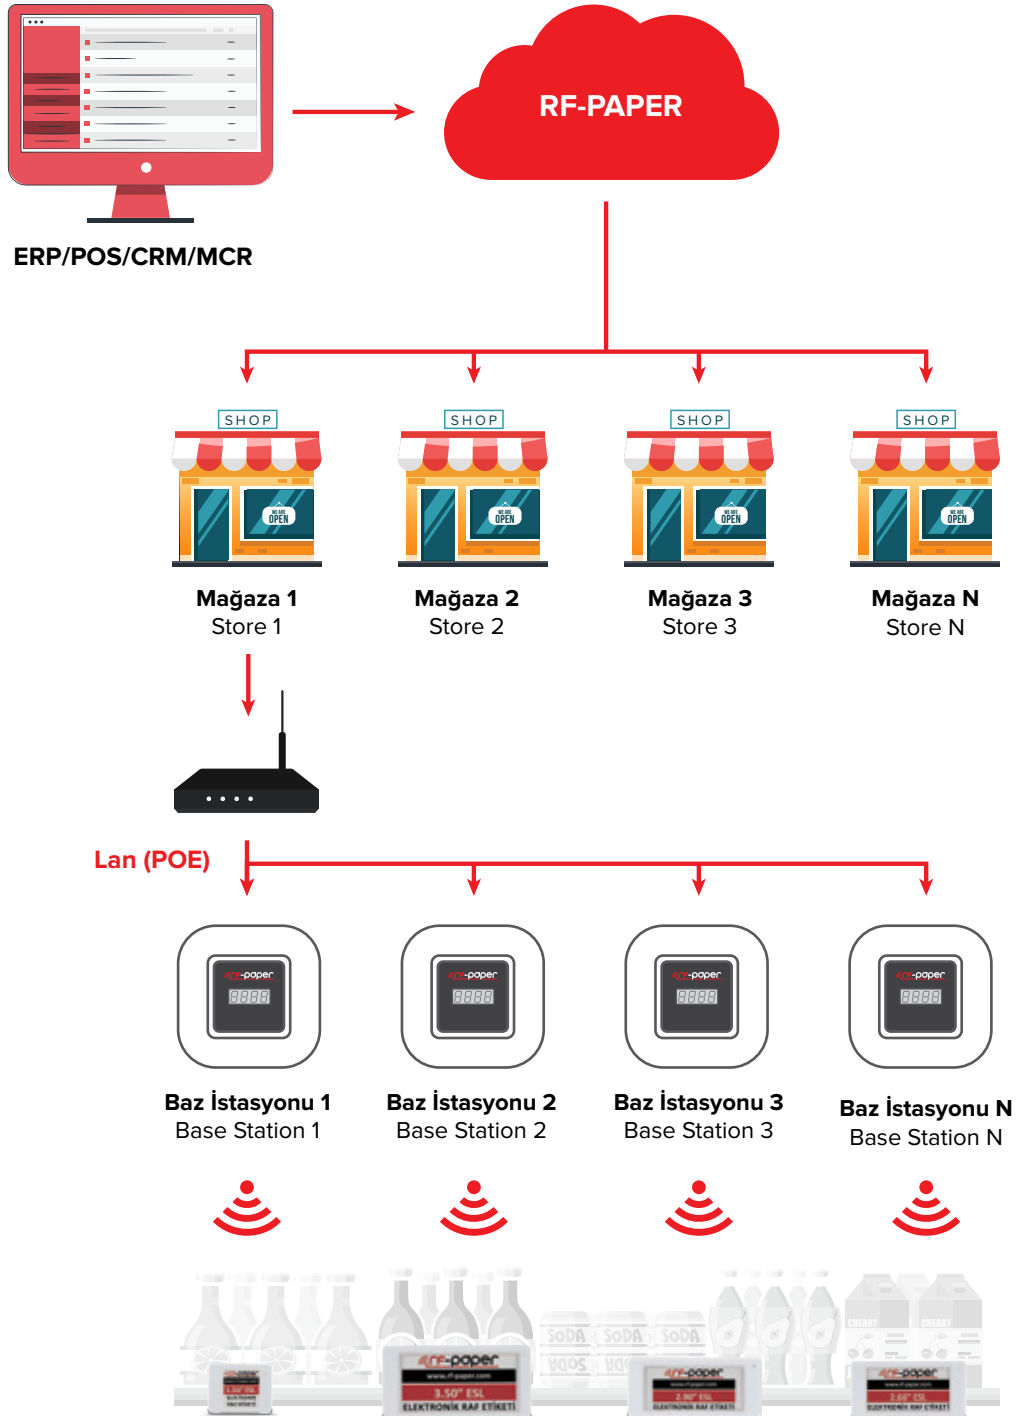

Therefore, European countries with the highest labor costs are leading in the adoption of electronic shelf label products. With the gradual development of the Online-to-Offline (O2O) mode combination, the demand for electronic shelf labels has increased. The usage of electronic shelf labels is doubling every year.

With the advancement of technology, automation systems will become more prevalent in the retail sector, replacing traditional methods and providing superior efficiency.

Elektronik Raf Etiketi Çözümü Nedir?

What is an Electronic Shelf Label Solution?

RF-Paper® elektronik raf etiketi çözümü, üç ana bileşenden oluşur: Elektronik raf etiketi yönetim sistemi (ESL Yazılımı), kablosuz baz İstasyonu/AP ve elektronik raf etiketi. Bu bileşenler, bir araya gelerek etkili ve entegre bir çözüm sunar.

The RF-Paper® electronic shelf label solution consists of three main components: the electronic shelf label management system (ESL Software), the wireless base station/AP, and the electronic shelf label. Together, these components provide an effective and integrated solution.